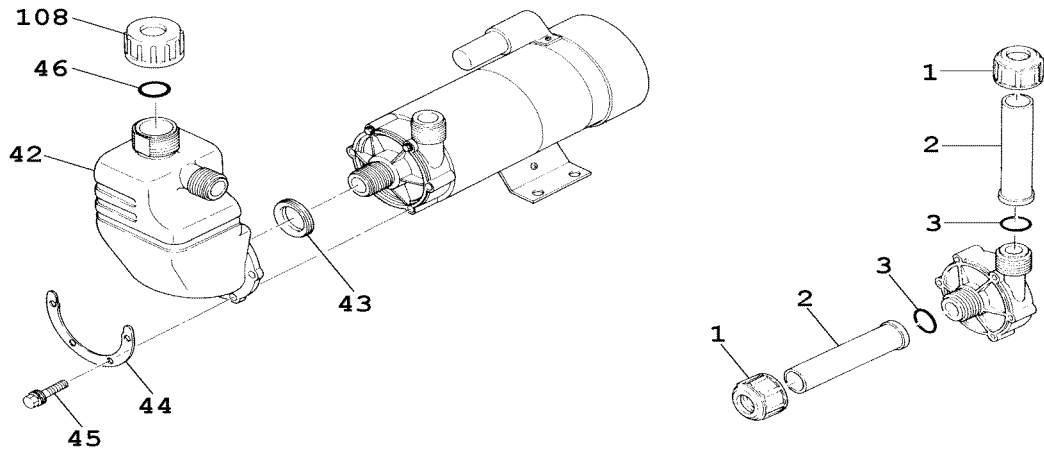

⚠ Subject to change without prior notice! ⚠ Actual pump may differ from the exploded view!

Self-Priming Chamber		Description	Q'ty	Remarks	Code No.	Models to apply	
		SC-4V (Complete Set)	1	with FKM	11113350	MD-30RM•40RM	
		SC-4E (Complete Set)	1	with EPDM	11113351		
		SC-7V (Complete Set)	1	with FKM	11114327	MD-70RM	
		SC-7E (Complete Set)	1	with EPDM	11114328		
Item	Description	Q'ty	Material	SC-4V•4E		SC-7V•7E	
				Part No.	Part No.	Part No.	Part No.
42	Chamber	1	Polypropylene	MD0379		MD0387	
43	Gasket	1	FKM	MD0384		MD0392	
			EPDM	MD0385		MD0393	
44	Ring	1	SUS304	MD0383		MD0391	
45	Bolt+Washer	M5x45	SUS304 equivalent	MD0477			
		M5x55	SUS304 equivalent			MD0632	
46	O-Ring, P-26	1	FKM	MD0381		ï	
			EPDM	MD0382		ï	
108	Cap	1	Polypropylene	MD0380		ï	

Union Joint		Description	Q'ty	Remarks	Code No.	Models to apply				
Complete Set * 2 sets are required for one pump.		1	Ø 13 mm	with FKM	11119107	MD-15RM•20RZM•30RZM				
		1		with EPDM	11119108					
		1	Ø 16 mm	with FKM	11119109	MD-20RM•30RM•40RM•40RZ(-5)M•MD-70RZM				
		1		with EPDM	11119110					
		1	Ø 20 mm	with FKM	11119112	MD-20RXM•30RXM•40RXM•MD-55R(-5)M•70RM•100R(-5)M				
		1		with EPDM	11119113					
Item	Description	Q'ty	Material	Ø 13 mm		Ø 16 mm		Ø 20 mm		
				Part No.	Part No.	Part No.	Part No.			
1	Nut	1	PP	MD0640		MD0641		MD0642		
2	Socket	1	PVC	MD0494		MD0497		MD0500		
3	O-Ring	AS568-016	1	FKM	MD0374					
			1	EPDM	MD0515					
		AS568-017	1	FKM			MD0375			
			1	EPDM			MD0517			
		AS568-020	1	FKM					MD0376	
			1	EPDM					MD0518	