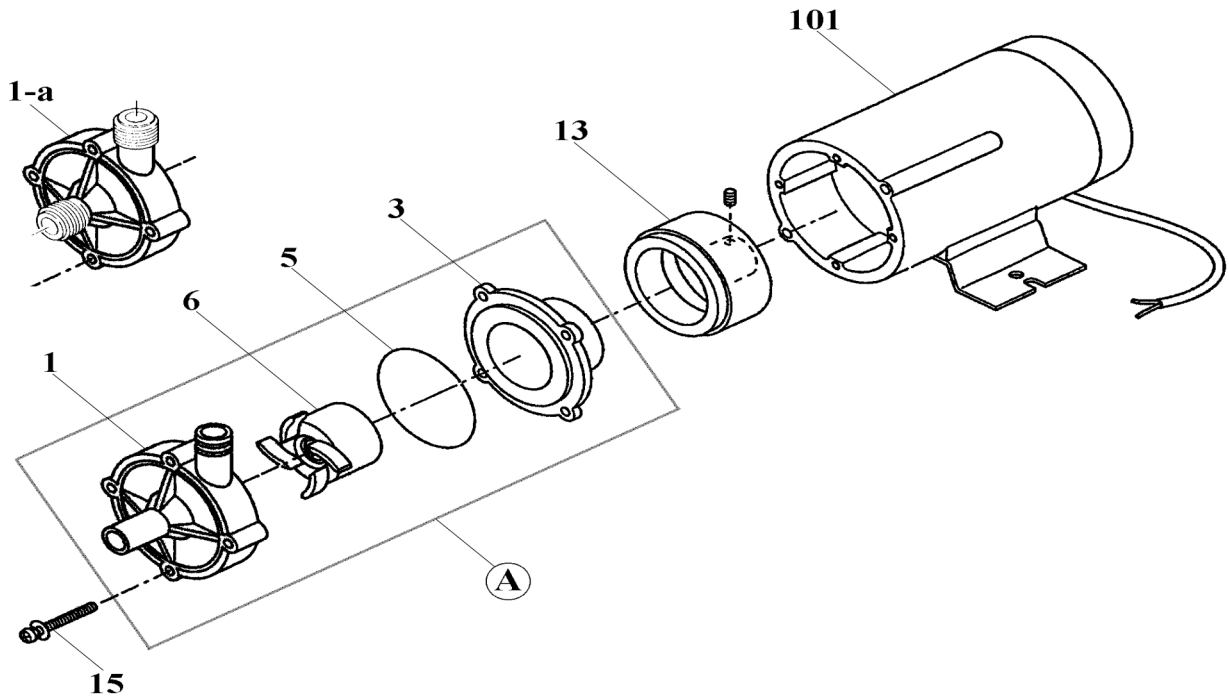

MD-15R

No. 51-135
Apr. 01, 2007

Item	Description	Q'ty	Material	Part No.
* 1	Front Casing (+Bearing) Unit	1	GFRPP+PTFE	MD0763
1-a	Front Casing 'M' (+Bearing) Unit	1	GFRPP+PTFE	MD0002
* 3	Rear Casing (+Bearing) Unit	1	GFRPP+PTFE	MD0764
5	O-Ring, AS568-034	1	FKM	MD0007
		1	EPDM	MD0008
6	Impeller (+Spindle+Thrust Ring) Unit	1	GFRPP+CE+Ferrite	MD0009
13	Drive Magnet Unit	1	Aluminium+Ferrite	MD0614
15	Screw+S.W.+P.W., M4x28	4	SUS304 equivalent	MD0017
101	Motor [AC230V] 10W	1		MD0626
A	Wet End Set	1	with FKM O-Ring	11112207
		1	with EPDM O-Ring	
A	Wet End Set, 'M' Type	1	with FKM O-Ring	MD0022
		1	with EPDM O-Ring	

⚠ Subject to change without prior notice! ⚠ Actual pump may differ from the exploded view!